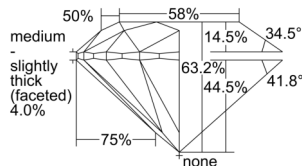

GIA®

FACSIMILE

GIA REPORT

1505175438

Verify this report at GIA.edu

GIA NATURAL DIAMOND DOSSIER®

August 12, 2024
GIA Report Number 1505175438
Shape and Cutting Style ..... Round Brilliant
Measurements ..... 5.27 - 5.32 x 3.35 mm

GRADING RESULTS

Carat Weight ..... 0.57 carat
Color Grade ..... G
Clarity Grade VS1
Cut Grade ..... Excellent

ADDITIONAL GRADING INFORMATION

Polish ..... Excellent
Symmetry ..... Excellent
Fluorescence ..... None
Clarity Characteristics..Crystal, Cloud, Pinpoint, Indented Natural
Inscription(s): GIA 1505175438

PROPORTIONS

Profile to actual proportions

GRADING SCALES

GIA COLOR SCALE

COLORED	D
	E
	F
	G
	H
	I
	J
NEAR COLORLESS	K
	L
FAIN	M
	N
	O
	P
VERY LIGHT	Q
	R
	S
	T
	U
	V
	W
	X
	Y
LIGHT	Z

GIA CLARITY SCALE

FLAWLESS	VERY VERY SLIGHTLY INCLUDED	VS₁	VS₂	VS₁	VS₂	SI₁	SI₂	I₁	I₂	I₃		
											FLAWLESS	INTERNALLY FLAWLESS

GIA CUT SCALE

EXCELLENT
VERY GOOD
GOOD
FAIR
POOR