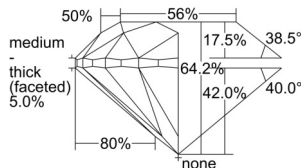

GIA®

FACSIMILE

GIA REPORT 1505175690

Verify this report at GIA.edu

GIA NATURAL DIAMOND DOSSIER®

August 12, 2024
GIA Report Number 1505175690
Shape and Cutting Style ..... Round Brilliant
Measurements ..... 4.16 - 4.19 x 2.68 mm

GRADING RESULTS

Carat Weight ..... 0.30 carat
Color Grade ..... E
Clarity Grade S11
Cut Grade ..... Very Good

ADDITIONAL GRADING INFORMATION

Polish ..... Excellent
Symmetry ..... Excellent
Fluorescence ..... None
Clarity Characteristics ..... Crystal, Cloud
Inscription(s): GIA 1505175690

PROPORTIONS

Profile to actual proportions

GRADING SCALES

GIA COLOR SCALE	GIA CLARITY SCALE	GIA CUT SCALE
D	FLAWLESS	EXCELLENT
E	INTERNALLY FLAWLESS	
F	VVS₁	VERY GOOD
G		
H	VVS₂	GOOD
I	VS₁	
J	VS₂	FAIR
K	S1₁	
L	S1₂	POOR
M	I₁	
N	I₂	
O	I₃	
P		
Q		
R		
S		
T		
U		
V		
W		
X		
Y		
Z