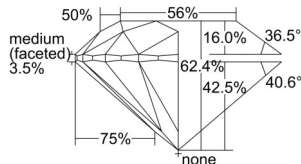

GIA®

FACSIMILE

GIA REPORT 1505175950

Verify this report at GIA.edu

GIA NATURAL DIAMOND DOSSIER®

August 13, 2024
GIA Report Number 1505175950
Shape and Cutting Style ..... Round Brilliant
Measurements ..... 4.90 - 4.92 x 3.06 mm

GRADING RESULTS

Carat Weight ..... 0.45 carat
Color Grade ..... G
Clarity Grade S11
Cut Grade ..... Excellent

ADDITIONAL GRADING INFORMATION

Polish ..... Excellent
Symmetry ..... Excellent
Fluorescence ..... None
Clarity Characteristics ..... Crystal, Cloud
Inscription(s): GIA 1505175950

PROPORTIONS

Profile to actual proportions

GRADING SCALES

GIA COLOR SCALE	GIA CLARITY SCALE	GIA CUT SCALE	
D	FLAWLESS	EXCELLENT	
E	INTERNALLY FLAWLESS		
F		VVS₁	VERY GOOD
G	VVS₂		
H	VS₁	GOOD	
I	VS₂		
J	S1₁	FAIR	
K	S1₂		
L	I₁	POOR	
M	I₂		
N	I₃		
O			
P			
Q			
R			
S			
T			
U			
V			
W			
X			
Y			
Z