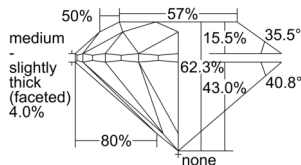

GIA®

FACSIMILE

GIA REPORT 1505177746

Verify this report at GIA.edu

GIA NATURAL DIAMOND DOSSIER®

August 13, 2024
GIA Report Number 1505177746
Shape and Cutting Style ..... Round Brilliant
Measurements ..... 5.08 - 5.12 x 3.18 mm

GRADING RESULTS

Carat Weight ..... 0.51 carat
Color Grade ..... G
Clarity Grade S11
Cut Grade ..... Excellent

ADDITIONAL GRADING INFORMATION

Polish ..... Excellent
Symmetry ..... Excellent
Fluorescence ..... None
Clarity Characteristics ..... Crystal
Inscription(s): GIA 1505177746

PROPORTIONS

Profile to actual proportions

GRADING SCALES

GIA COLOR SCALE

COLOREDNESS	D
	E
	F
	G
	H
	I
	J
NEAR COLORLESS	K
	L
Faint	M
	N
	O
	P
Very Light	Q
	R
	S
	T
	U
	V
Light	W
	X
	Y
	Z

GIA CLARITY SCALE

VERY VERY SLIGHTLY INCLUDED	FLAWLESS
	INTERNALLY FLAWLESS
VERY SLIGHTLY INCLUDED	VVS₁
	VVS₂
SLIGHTLY INCLUDED	VS₁
	VS₂
INCLUDED	I₁
	I₂
	I₃

GIA CUT SCALE

EXCELLENT
VERY GOOD
GOOD
FAIR
POOR