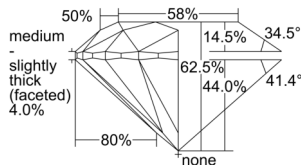

GIA®

FACSIMILE

GIA REPORT 1505177961

Verify this report at GIA.edu

GIA NATURAL DIAMOND DOSSIER®

August 14, 2024
GIA Report Number 1505177961
Shape and Cutting Style ..... Round Brilliant
Measurements ..... 4.69 - 4.72 x 2.94 mm

GRADING RESULTS

Carat Weight ..... 0.40 carat
Color Grade I
Clarity Grade VS2
Cut Grade ..... Excellent

ADDITIONAL GRADING INFORMATION

Polish ..... Excellent
Symmetry ..... Excellent
Fluorescence ..... None
Clarity Characteristics ..... Crystal
Inscription(s): GIA 1505177961

PROPORTIONS

Profile to actual proportions

GRADING SCALES

GIA COLOR SCALE	GIA CLARITY SCALE	GIA CUT SCALE	
D	FLAWLESS	EXCELLENT	
E	INTERNALLY FLAWLESS		
F		VVS₁	VERY GOOD
G	VVS₂		
H	VS₁	GOOD	
I	VS₂		
J	SI₁	FAIR	
K	SI₂		
L	I₁	POOR	
M	I₂		
N	I₃		
O			
P			
Q			
R			
S			
T			
U			
V			
W			
X			
Y			
Z