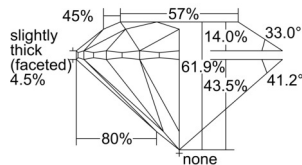

GIA®

FACSIMILE

GIA REPORT 1505178836

Verify this report at GIA.edu

GIA NATURAL DIAMOND DOSSIER®

August 13, 2024
GIA Report Number 1505178836
Shape and Cutting Style ..... Round Brilliant
Measurements ..... 4.61 - 4.64 x 2.86 mm

GRADING RESULTS

Carat Weight ..... 0.38 carat
Color Grade ..... G
Clarity Grade VS1
Cut Grade ..... Excellent

ADDITIONAL GRADING INFORMATION

Polish ..... Excellent
Symmetry ..... Excellent
Fluorescence ..... None
Clarity Characteristics..... Crystal, Pinpoint
Inscription(s): GIA 1505178836

PROPORTIONS

Profile to actual proportions

GRADING SCALES

GIA COLOR SCALE	GIA CLARITY SCALE	GIA CUT SCALE	
D	FLAWLESS	EXCELLENT	
E	INTERNALLY FLAWLESS		
F		VVS₁	VERY GOOD
G	VVS₂		
H	VS₁	GOOD	
I	VS₂		
J	SI₁	FAIR	
K	SI₂		
L	I₁	POOR	
M			
N	I₂		
O	I₃		
P			
Q			
R			
S			
T			
U			
V			
W			
X			
Y			
Z