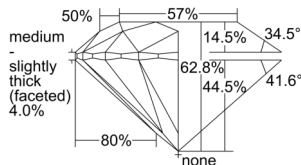

GIA®

FACSIMILE

GIA REPORT 1505179179

Verify this report at GIA.edu

GIA NATURAL DIAMOND DOSSIER®

August 13, 2024
GIA Report Number 1505179179
Shape and Cutting Style ..... Round Brilliant
Measurements ..... 4.44 - 4.45 x 2.79 mm

GRADING RESULTS

Carat Weight ..... 0.33 carat
Color Grade ..... F
Clarity Grade S11
Cut Grade ..... Excellent

ADDITIONAL GRADING INFORMATION

Polish ..... Excellent
Symmetry ..... Excellent
Fluorescence ..... Faint
Clarity Characteristics ..... Cloud, Crystal
Inscription(s): GIA 1505179179

PROPORTIONS

Profile to actual proportions

GRADING SCALES

GIA COLOR SCALE	GIA CLARITY SCALE	GIA CUT SCALE	
D	FLAWLESS	EXCELLENT	
E	INTERNALLY FLAWLESS		
F		VVS₁	VERY GOOD
G	VVS₂		
H	VS₁	GOOD	
I	VS₂		
J	S1₁	FAIR	
K	S1₂		
L	I₁	POOR	
M	I₂		
N	I₃		
O			
P			
Q			
R			
S			
T			
U			
V			
W			
X			
Y			
Z