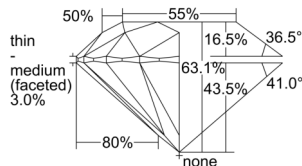

GIA®

FACSIMILE

GIA REPORT 1505182166

Verify this report at GIA.edu

GIA NATURAL DIAMOND DOSSIER®

August 14, 2024
GIA Report Number 1505182166
Shape and Cutting Style ..... Round Brilliant
Measurements ..... 4.62 - 4.64 x 2.92 mm

GRADING RESULTS

Carat Weight ..... 0.38 carat
Color Grade ..... E
Clarity Grade S11
Cut Grade ..... Excellent

ADDITIONAL GRADING INFORMATION

Polish ..... Excellent
Symmetry ..... Excellent
Fluorescence ..... None
Clarity Characteristics ..... Cloud
Inscription(s): GIA 1505182166

PROPORTIONS

Profile to actual proportions

GRADING SCALES

GIA COLOR SCALE	GIA CLARITY SCALE	GIA CUT SCALE
D	FLAWLESS	EXCELLENT
E	FLAWLESS	
F	INTERNALLY FLAWLESS	VERY GOOD
G	FLAWLESS	
H	VVS₁	GOOD
I	VVS₂	
J	VS₁	FAIR
K	VS₂	
L	S1₁	POOR
M	S1₂	
N	I₁	
O	I₂	
P	I₃	
Q		
R		
S		
T		
U		
V		
W		
X		
Y		
Z