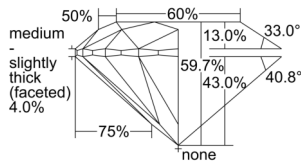

GIA®

FACSIMILE

GIA REPORT 1505183376

Verify this report at GIA.edu

GIA NATURAL DIAMOND DOSSIER®

August 13, 2024
GIA Report Number 1505183376
Shape and Cutting Style ..... Round Brilliant
Measurements ..... 4.76 - 4.78 x 2.85 mm

GRADING RESULTS

Carat Weight ..... 0.40 carat
Color Grade ..... F
Clarity Grade S11
Cut Grade ..... Excellent

ADDITIONAL GRADING INFORMATION

Polish ..... Excellent
Symmetry ..... Very Good
Fluorescence ..... None
Clarity Characteristics ..... Crystal
Inscription(s): GIA 1505183376

PROPORTIONS

Profile to actual proportions

GRADING SCALES

GIA COLOR SCALE	GIA CLARITY SCALE	GIA CUT SCALE	
D	FLAWLESS	EXCELLENT	
E	INTERNALLY FLAWLESS		
F		VVS₁	VERY GOOD
G	VVS₂		
H	VS₁	GOOD	
I	VS₂		
J	S1₁	FAIR	
K	S1₂		
L	I₁	POOR	
M	I₂		
N	I₃		
O			
P			
Q			
R			
S			
T			
U			
V			
W			
X			
Y			
Z