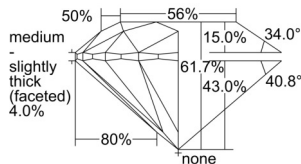

GIA®

FACSIMILE

GIA REPORT 1505188088

Verify this report at GIA.edu

GIA NATURAL DIAMOND DOSSIER®

August 14, 2024
GIA Report Number 1505188088
Shape and Cutting Style ..... Round Brilliant
Measurements ..... 4.30 - 4.31 x 2.66 mm

GRADING RESULTS

Carat Weight ..... 0.30 carat
Color Grade ..... F
Clarity Grade S11
Cut Grade ..... Excellent

ADDITIONAL GRADING INFORMATION

Polish ..... Excellent
Symmetry ..... Excellent
Fluorescence ..... None
Clarity Characteristics ..... Crystal, Cloud
Inscription(s): GIA 1505188088

PROPORTIONS

Profile to actual proportions

GRADING SCALES

GIA COLOR SCALE	GIA CLARITY SCALE	GIA CUT SCALE	
D	FLAWLESS	EXCELLENT	
E	INTERNALLY FLAWLESS		
F		VVS₁	VERY GOOD
G	VVS₂		
H	VS₁	GOOD	
I	VS₂		
J	S1₁	FAIR	
K	S1₂		
L	I₁	POOR	
M	I₂		
N	I₃		
O			
P			
Q			
R			
S			
T			
U			
V			
W			
X			
Y			
Z