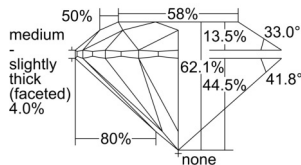

GIA®

FACSIMILE

GIA REPORT 1505204760

Verify this report at GIA.edu

GIA NATURAL DIAMOND DOSSIER®

August 14, 2024
GIA Report Number 1505204760
Shape and Cutting Style ..... Round Brilliant
Measurements ..... 4.28 - 4.30 x 2.66 mm

GRADING RESULTS

Carat Weight ..... 0.30 carat
Color Grade ..... G
Clarity Grade VS1
Cut Grade ..... Excellent

ADDITIONAL GRADING INFORMATION

Polish ..... Excellent
Symmetry ..... Excellent
Fluorescence ..... None
Clarity Characteristics ..... Crystal, Pinpoint
Inscription(s): GIA 1505204760

PROPORTIONS

Profile to actual proportions

GRADING SCALES

GIA COLOR SCALE	GIA CLARITY SCALE	GIA CUT SCALE	
D	FLAWLESS	EXCELLENT	
E	INTERNALLY FLAWLESS		
F		VVS₁	VERY GOOD
G	VVS₂		
H	VS₁	GOOD	
I	VS₂		
J	SI₁	FAIR	
K	SI₂		
L	I₁	POOR	
M			I₂
N	I₃		
O			
P			
Q			
R			
S			
T			
U			
V			
W			
X			
Y			
Z