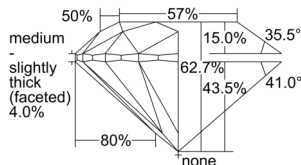

GIA®

FACSIMILE

GIA REPORT 1505207223

Verify this report at GIA.edu

GIA NATURAL DIAMOND DOSSIER®

August 16, 2024
GIA Report Number 1505207223
Shape and Cutting Style ..... Round Brilliant
Measurements ..... 4.49 - 4.52 x 2.82 mm

GRADING RESULTS

Carat Weight ..... 0.35 carat
Color Grade ..... G
Clarity Grade VS2
Cut Grade ..... Excellent

ADDITIONAL GRADING INFORMATION

Polish ..... Excellent
Symmetry ..... Excellent
Fluorescence ..... None
Clarity Characteristics ..... Crystal, Needle
Inscription(s): GIA 1505207223

PROPORTIONS

Profile to actual proportions

GRADING SCALES

GIA COLOR SCALE	GIA CLARITY SCALE	GIA CUT SCALE	
D	FLAWLESS	EXCELLENT	
E	INTERNALLY FLAWLESS		
F		VVS₁	VERY GOOD
G	VVS₂		
H	VS₁	GOOD	
I	VS₂		
J	SI₁	FAIR	
K	SI₂		
L	I₁	POOR	
M	I₂		
N	I₃		
O			
P			
Q			
R			
S			
T			
U			
V			
W			
X			
Y			
Z