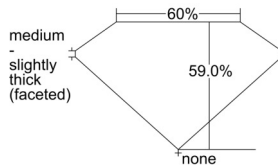

GIA®

FACSIMILE

GIA REPORT 1505209762

Verify this report at GIA.edu

GIA NATURAL DIAMOND DOSSIER®

August 16, 2024
GIA Report Number 1505209762
Shape and Cutting Style ..... Pear Brilliant
Measurements ..... 7.88 x 4.84 x 2.86 mm

GRADING RESULTS

Carat Weight ..... 0.62 carat
Color Grade ..... D
Clarity Grade VVS1

ADDITIONAL GRADING INFORMATION

Polish ..... Excellent
Symmetry ..... Excellent
Fluorescence ..... Faint
Clarity Characteristics ..... Pinpoint
Inscription(s): GIA 1505209762

PROPORTIONS

Profile not to actual proportions

GRADING SCALES

GIA COLOR SCALE		GIA CLARITY SCALE	
COLORLESS	D	VERY VERY SLIGHTLY INCLUDED	FLAWLESS
	E		INTERNALLY FLAWLESS
	F		VVS₁
	G		VVS₂
	H		VS₁
	I		VS₂
	J		SI₁
	K		SI₂
	L		I₁
	M		I₂
NEAR COLORLESS	N	SLIGHTLY INCLUDED	I₃
	O		
	P		
	Q		
FAINT	R		
	S		
	T		
	U		
VERY LIGHT	V		
	W		
	X		
	Y		
LIGHT	Z