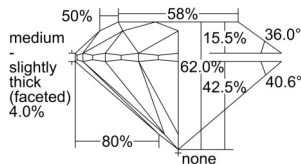

GIA®

FACSIMILE

GIA REPORT 1505215344

Verify this report at GIA.edu

GIA NATURAL DIAMOND DOSSIER®

August 20, 2024
GIA Report Number 1505215344
Shape and Cutting Style ..... Round Brilliant
Measurements ..... 4.26 - 4.29 x 2.65 mm

GRADING RESULTS

Carat Weight ..... 0.30 carat
Color Grade ..... G
Clarity Grade VS2
Cut Grade ..... Excellent

ADDITIONAL GRADING INFORMATION

Polish ..... Excellent
Symmetry ..... Excellent
Fluorescence ..... None
Clarity Characteristics ..... Cloud, Crystal
Inscription(s): GIA 1505215344

PROPORTIONS

Profile to actual proportions

GRADING SCALES

GIA COLOR SCALE	GIA CLARITY SCALE	GIA CUT SCALE	
D	FLAWLESS	EXCELLENT	
E	INTERNALLY FLAWLESS		
F		VVS₁	VERY GOOD
G	VVS₂		
H	VS₁	GOOD	
I	VS₂		
J	SI₁	FAIR	
K	SI₂		
L	I₁	POOR	
M			
N			
O	I₂		
P			
Q			
R	I₃		
S			
T			
U			
V			
W			
X			
Y			
Z