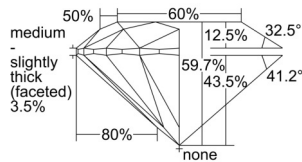

GIA®

FACSIMILE

GIA REPORT 1505216004

Verify this report at GIA.edu

GIA NATURAL DIAMOND DOSSIER®

August 20, 2024
GIA Report Number 1505216004
Shape and Cutting Style ..... Round Brilliant
Measurements ..... 4.36 - 4.38 x 2.61 mm

GRADING RESULTS

Carat Weight ..... 0.30 carat
Color Grade ..... G
Clarity Grade VS2
Cut Grade ..... Excellent

ADDITIONAL GRADING INFORMATION

Polish ..... Excellent
Symmetry ..... Excellent
Fluorescence ..... None
Clarity Characteristics ..... Cloud
Inscription(s): GIA 1505216004

PROPORTIONS

Profile to actual proportions

GRADING SCALES

GIA COLOR SCALE	GIA CLARITY SCALE	GIA CUT SCALE	
D	FLAWLESS	EXCELLENT	
E	INTERNALLY FLAWLESS		
F		VVS₁	VERY GOOD
G	VVS₂		
H	VS₁	GOOD	
I	VS₂		
J	SI₁	FAIR	
K	SI₂		
L	I₁	POOR	
M	I₂		
N	I₃		
O			
P			
Q			
R			
S			
T			
U			
V			
W			
X			
Y			
Z