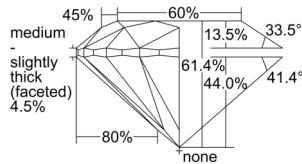

GIA®

FACSIMILE

GIA REPORT 1505227996

Verify this report at GIA.edu

GIA NATURAL DIAMOND DOSSIER®

August 20, 2024
GIA Report Number 1505227996
Shape and Cutting Style ..... Round Brilliant
Measurements ..... 6.18 - 6.22 x 3.80 mm

GRADING RESULTS

Carat Weight ..... 0.90 carat
Color Grade ..... G
Clarity Grade VS2
Cut Grade ..... Excellent

ADDITIONAL GRADING INFORMATION

Polish ..... Excellent
Symmetry ..... Excellent
Fluorescence ..... None
Clarity Characteristics ..... Crystal, Cloud, Needle
Inspection(s): GIA 1505227996

PROPORTIONS

Profile to actual proportions