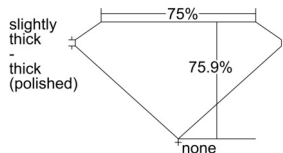

GIA®

FACSIMILE

GIA REPORT 1505230285

Verify this report at GIA.edu

GIA NATURAL DIAMOND DOSSIER®

August 21, 2024
GIA Report Number 1505230285
Shape and Cutting Style ..... Square Modified Brilliant
Measurements ..... 4.36 x 4.36 x 3.30 mm

GRADING RESULTS

Carat Weight ..... 0.50 carat
Color Grade ..... E
Clarity Grade SI1

ADDITIONAL GRADING INFORMATION

Polish ..... Very Good
Symmetry ..... Very Good
Fluorescence ..... None
Clarity Characteristics ..... Crystal
Inscription(s): GIA 1505230285

PROPORTIONS

Profile not to actual proportions

GRADING SCALES

GIA COLOR SCALE		GIA CLARITY SCALE	
COLORLESS	D	VERY VERY SLIGHTLY INCLUDED	FLAWLESS
	E		INTERNALLY FLAWLESS
	F		VVS₁
	G		VVS₂
	H		VS₁
	I		VS₂
	J		SI₁
	K		SI₂
	L		I₁
	M		I₂
NEAR COLORLESS	N	SLIGHTLY INCLUDED	I₃
	O		
	P		
	Q		
FAINT	R		
	S		
	T		
	U		
VERY LIGHT	V		
	W		
	X		
	Y		
LIGHT	Z