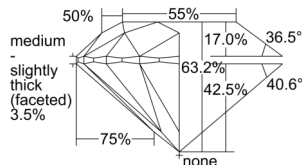

GIA®

FACSIMILE

GIA REPORT 1505231571

Verify this report at GIA.edu

GIA NATURAL DIAMOND DOSSIER®

August 20, 2024
GIA Report Number 1505231571
Shape and Cutting Style ..... Round Brilliant
Measurements ..... 5.33 - 5.37 x 3.38 mm

GRADING RESULTS

Carat Weight ..... 0.60 carat
Color Grade I
Clarity Grade VS1
Cut Grade ..... Excellent

ADDITIONAL GRADING INFORMATION

Polish ..... Excellent
Symmetry ..... Very Good
Fluorescence ..... None
Clarity Characteristics..... Cloud, Feather, Cavity, Pinpoint
Inscription(s): GIA 1505231571

PROPORTIONS

Profile to actual proportions

GRADING SCALES

GIA COLOR SCALE	GIA CLARITY SCALE	GIA CUT SCALE	
D	FLAWLESS	EXCELLENT	
E	INTERNALLY FLAWLESS		
F		VVS₁	VERY GOOD
G	VVS₂		
H	VS₁	GOOD	
I	VS₂		
J	SI₁	FAIR	
K	SI₂		
L	I₁	POOR	
M	I₂		
N	I₃		
O			
P			
Q			
R			
S			
T			
U			
V			
W			
X			
Y			
Z