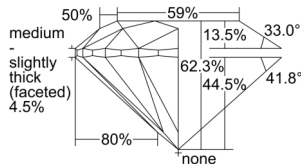

GIA®

FACSIMILE

GIA REPORT 1505238423

Verify this report at GIA.edu

GIA NATURAL DIAMOND DOSSIER®

August 21, 2024
GIA Report Number 1505238423
Shape and Cutting Style ..... Round Brilliant
Measurements ..... 4.27 - 4.30 x 2.67 mm

GRADING RESULTS

Carat Weight ..... 0.30 carat
Color Grade ..... E
Clarity Grade VS2
Cut Grade ..... Excellent

ADDITIONAL GRADING INFORMATION

Polish ..... Excellent
Symmetry ..... Excellent
Fluorescence ..... None
Clarity Characteristics ..... Cloud
Inscription(s): GIA 1505238423

PROPORTIONS

Profile to actual proportions

GRADING SCALES

GIA COLOR SCALE	GIA CLARITY SCALE	GIA CUT SCALE
D	FLAWLESS	EXCELLENT
E	INTERNALLY FLAWLESS	
F	VVS₁	VERY GOOD
G		
H	VS₁	GOOD
I		
J	VS₂	FAIR
K		
L	SI₁	POOR
M		
N	I₁	
O		
P	I₂	
Q		
R	I₃	
S		
T		
U		
V		
W		
X		
Y		
Z