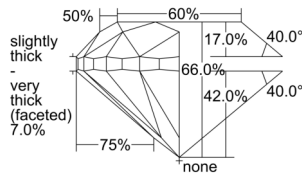

GIA®

FACSIMILE

GIA REPORT 1505238584

Verify this report at GIA.edu

GIA NATURAL DIAMOND DOSSIER®

August 20, 2024
GIA Report Number 1505238584
Shape and Cutting Style ..... Round Brilliant
Measurements ..... 4.79 - 4.86 x 3.18 mm

GRADING RESULTS

Carat Weight ..... 0.50 carat
Color Grade ..... G
Clarity Grade VS2
Cut Grade ..... Good

ADDITIONAL GRADING INFORMATION

Polish ..... Excellent
Symmetry ..... Very Good
Fluorescence ..... None
Clarity Characteristics ..... Cloud, Indented Natural
Inscription(s): GIA 1505238584

PROPORTIONS

Profile to actual proportions

GRADING SCALES

GIA COLOR SCALE	GIA CLARITY SCALE	GIA CUT SCALE	
D	FLAWLESS	EXCELLENT	
E	INTERNALLY FLAWLESS		
F		VVS₁	VERY GOOD
G	VVS₂		
H	VS₁	GOOD	
I	VS₂		
J	SI₁	FAIR	
K	SI₂		
L	I₁	POOR	
M			
N			
O	I₂		
P			
Q			
R	I₃		
S			
T			
U			
V			
W			
X			
Y			
Z