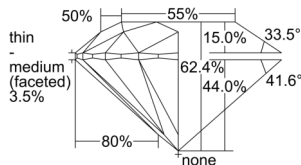

GIA®

FACSIMILE

GIA REPORT

1505244619

Verify this report at GIA.edu

GIA NATURAL DIAMOND DOSSIER®

August 22, 2024
GIA Report Number 1505244619
Shape and Cutting Style ..... Round Brilliant
Measurements ..... 5.14 - 5.17 x 3.21 mm

GRADING RESULTS

Carat Weight ..... 0.51 carat
Color Grade ..... D
Clarity Grade VS1
Cut Grade ..... Excellent

ADDITIONAL GRADING INFORMATION

Polish ..... Excellent
Symmetry ..... Excellent
Fluorescence ..... None
Clarity Characteristics ..... Cloud
Inscription(s): GIA 1505244619

PROPORTIONS

Profile to actual proportions

GRADING SCALES

GIA COLOR SCALE	GIA CLARITY SCALE	GIA CUT SCALE	
D	FLAWLESS	EXCELLENT	
E	INTERNALLY FLAWLESS		
F		VVS₁	VERY GOOD
G	VVS₂		
H	VS₁	GOOD	
I	VS₂		
J	SI₁	FAIR	
K	SI₂		
L	I₁	POOR	
M	I₂		
N	I₃		
O			
P			
Q			
R			
S			
T			
U			
V			
W			
X			
Y			
Z