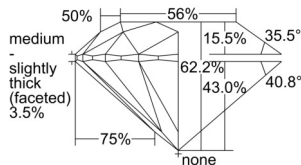

GIA®

FACSIMILE

GIA REPORT 1505248643

Verify this report at GIA.edu

GIA NATURAL DIAMOND DOSSIER®

September 20, 2024
GIA Report Number 1505248643
Shape and Cutting Style ..... Round Brilliant
Measurements ..... 4.46 - 4.47 x 2.78 mm

GRADING RESULTS

Carat Weight ..... 0.34 carat
Color Grade ..... D
Clarity Grade VS1
Cut Grade ..... Excellent

ADDITIONAL GRADING INFORMATION

Polish ..... Excellent
Symmetry ..... Excellent
Fluorescence ..... None
Clarity Characteristics..... Crystal, Cloud, Needle, Pinpoint
Inspection(s): GIA 1505248643

PROPORTIONS

Profile to actual proportions

GRADING SCALES

GIA COLOR SCALE	GIA CLARITY SCALE	GIA CUT SCALE	
D	FLAWLESS	EXCELLENT	
E	INTERNALLY FLAWLESS		
F		VVS₁	VERY GOOD
G	VVS₂		
H	VS₁	GOOD	
I	VS₂		
J	SI₁	FAIR	
K	SI₂		
L	I₁	POOR	
M	I₂		
N	I₃		
O			
P			
Q			
R			
S			
T			
U			
V			
W			
X			
Y			
Z