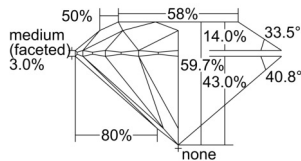

GIA®

FACSIMILE

GIA REPORT 1505249381

Verify this report at GIA.edu

GIA NATURAL DIAMOND DOSSIER®

August 22, 2024
GIA Report Number 1505249381
Shape and Cutting Style ..... Round Brilliant
Measurements ..... 5.09 - 5.12 x 3.05 mm

GRADING RESULTS

Carat Weight ..... 0.48 carat
Color Grade ..... G
Clarity Grade S11
Cut Grade ..... Excellent

ADDITIONAL GRADING INFORMATION

Polish ..... Excellent
Symmetry ..... Excellent
Fluorescence ..... None
Clarity Characteristics ..... Cloud, Crystal
Inscription(s): GIA 1505249381

PROPORTIONS

Profile to actual proportions

GRADING SCALES

GIA COLOR SCALE	GIA CLARITY SCALE	GIA CUT SCALE	
D	FLAWLESS	EXCELLENT	
E	INTERNALLY FLAWLESS		
F		VVS₁	VERY GOOD
G	VVS₂		
H	VS₁	GOOD	
I	VS₂		
J	S1₁	FAIR	
K	S1₂		
L	I₁	POOR	
M	I₂		
N	I₃		
O			
P			
Q			
R			
S			
T			
U			
V			
W			
X			
Y			
Z