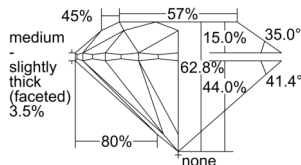

GIA®

FACSIMILE

GIA REPORT 1505250414

Verify this report at GIA.edu

GIA NATURAL DIAMOND DOSSIER®

August 28, 2024
GIA Report Number 1505250414
Shape and Cutting Style ..... Round Brilliant
Measurements ..... 4.53 - 4.55 x 2.85 mm

GRADING RESULTS

Carat Weight ..... 0.36 carat
Color Grade ..... D
Clarity Grade S11
Cut Grade ..... Excellent

ADDITIONAL GRADING INFORMATION

Polish ..... Excellent
Symmetry ..... Excellent
Fluorescence ..... None
Clarity Characteristics ..... Crystal, Cloud
Inscription(s): GIA 1505250414

PROPORTIONS

Profile to actual proportions

GRADING SCALES

GIA COLOR SCALE	GIA CLARITY SCALE	GIA CUT SCALE	
D	FLAWLESS	EXCELLENT	
E	INTERNALLY FLAWLESS		
F		VVS₁	VERY GOOD
G	VVS₂		
H	VS₁	GOOD	
I	VS₂		
J	S1₁	FAIR	
K	S1₂		
L	I₁	POOR	
M	I₂		
N	I₃		
O			
P			
Q			
R			
S			
T			
U			
V			
W			
X			
Y			
Z