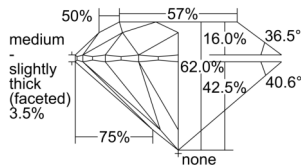

GIA®

FACSIMILE

GIA REPORT 1505254921

Verify this report at GIA.edu

GIA NATURAL DIAMOND DOSSIER®

August 22, 2024
GIA Report Number 1505254921
Shape and Cutting Style ..... Round Brilliant
Measurements ..... 4.49 - 4.52 x 2.79 mm

GRADING RESULTS

Carat Weight ..... 0.35 carat
Color Grade ..... G
Clarity Grade VS2
Cut Grade ..... Excellent

ADDITIONAL GRADING INFORMATION

Polish ..... Excellent
Symmetry ..... Excellent
Fluorescence ..... None
Clarity Characteristics ..... Crystal, Cloud
Inscription(s): GIA 1505254921

PROPORTIONS

Profile to actual proportions