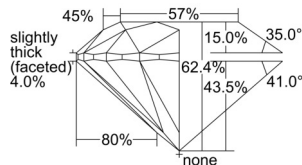

GIA®

FACSIMILE

GIA REPORT 1505259728

Verify this report at GIA.edu

GIA NATURAL DIAMOND DOSSIER®

August 26, 2024
GIA Report Number 1505259728
Shape and Cutting Style ..... Round Brilliant
Measurements ..... 5.91 - 5.94 x 3.70 mm

GRADING RESULTS

Carat Weight ..... 0.80 carat
Color Grade ..... E
Clarity Grade S11
Cut Grade ..... Excellent

ADDITIONAL GRADING INFORMATION

Polish ..... Excellent
Symmetry ..... Excellent
Fluorescence ..... Medium Blue
Clarity Characteristics ..... Twinning Wisp
Inscription(s): GIA 1505259728

PROPORTIONS

Profile to actual proportions

GRADING SCALES

GIA COLOR SCALE	GIA CLARITY SCALE	GIA CUT SCALE	
D	FLAWLESS	EXCELLENT	
E	INTERNALLY FLAWLESS		
F		VVS₁	VERY GOOD
G	VVS₂		
H	VS₁	GOOD	
I	VS₂		
J	S1₁	FAIR	
K	S1₂		
L	I₁	POOR	
M	I₂		
N	I₃		
O			
P			
Q			
R			
S			
T			
U			
V			
W			
X			
Y			
Z