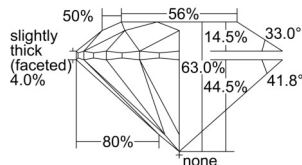

GIA®

FACSIMILE

GIA REPORT 1505262728

Verify this report at GIA.edu

GIA NATURAL DIAMOND DOSSIER®

August 28, 2024
GIA Report Number 1505262728
Shape and Cutting Style ..... Round Brilliant
Measurements ..... 5.08 - 5.12 x 3.21 mm

GRADING RESULTS

Carat Weight ..... 0.51 carat
Color Grade ..... D
Clarity Grade VS1
Cut Grade ..... Excellent

ADDITIONAL GRADING INFORMATION

Polish ..... Excellent
Symmetry ..... Excellent
Fluorescence ..... None
Clarity Characteristics ..... Crystal, Pinpoint
Inscription(s): GIA 1505262728

PROPORTIONS

GRADING SCALES

GIA COLOR SCALE

COLORLESS	D
	E
	F
	G
	H
	I
	J
NEAR COLORLESS	K
	L
FAIN	M
	N
	O
	P
	Q
	R
	S
	T
	U
	V
	W
	X
	Y
LIGHT	Z

GIA CLARITY SCALE

FLAWLESS	INTERNAL FLAWLESS	
		EXCELLENT
VERY VERY SLIGHTLY INCLUDED	VVS₁	
	VVS₂	
VERY SLIGHTLY INCLUDED	VS₁	
	VS₂	
SLIGHTLY INCLUDED	SI₁	
	SI₂	
INCLUDED	I₁	
	I₂	
	I₃	
POOR		

GIA CUT SCALE

EXCELLENT
VERY GOOD
GOOD
FAIR
POOR