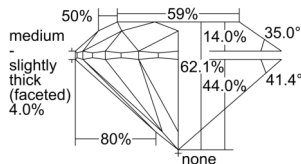

GIA®

FACSIMILE

GIA NATURAL DIAMOND DOSSIER®

August 28, 2024
GIA Report Number 1505263504
Shape and Cutting Style ..... Round Brilliant
Measurements ..... 5.35 - 5.38 x 3.34 mm

GRADING RESULTS

Carat Weight ..... 0.59 carat
Color Grade I
Clarity Grade S11
Cut Grade ..... Excellent

ADDITIONAL GRADING INFORMATION

Polish ..... Excellent
Symmetry ..... Excellent
Fluorescence ..... Faint
Clarity Characteristics ..... Crystal
Inscription(s): GIA 1505263504

GIA REPORT 1505263504

Verify this report at GIA.edu

PROPORTIONS

Profile to actual proportions

GRADING SCALES

GIA COLOR SCALE	GIA CLARITY SCALE	GIA CUT SCALE	
D	FLAWLESS	EXCELLENT	
E	INTERNALLY FLAWLESS		
F		VVS₁	VERY GOOD
G	VVS₂		
H	VS₁	GOOD	
I	VS₂		
J	SI₁	FAIR	
K			
L	SI₂	POOR	
M	I₁		
N	I₂		
O	I₃		
P			
Q			
R			
S			
T			
U			
V			
W			
X			
Y			
Z