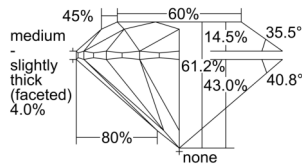

GIA®

FACSIMILE

GIA REPORT 1505267756

Verify this report at GIA.edu

GIA NATURAL DIAMOND DOSSIER®

August 28, 2024
GIA Report Number 1505267756
Shape and Cutting Style ..... Round Brilliant
Measurements ..... 4.52 - 4.54 x 2.77 mm

GRADING RESULTS

Carat Weight ..... 0.35 carat
Color Grade ..... G
Clarity Grade VS1
Cut Grade ..... Excellent

ADDITIONAL GRADING INFORMATION

Polish ..... Excellent
Symmetry ..... Excellent
Fluorescence ..... None
Clarity Characteristics ..... Crystal, Pinpoint
Inscription(s): GIA 1505267756

PROPORTIONS

Profile to actual proportions

GRADING SCALES

GIA COLOR SCALE

COLORLESS	D
	E
	F
	G
	H
	I
	J
NEAR COLORLESS	K
	L
Faint	M
	N
	O
	P
	Q
	R
	S
	T
	U
	V
	W
	X
	Y
Light	Z

GIA CLARITY SCALE

FLAWLESS	VERY VERY SLIGHTLY INCLUDED	VS₁	VS₂	VS₁	SI₁	SI₂	I₁	I₂	I₃	
										FLAWLESS
INTERNALLY FLAWLESS	VERY SLIGHTLY INCLUDED									

GIA CUT SCALE

EXCELLENT
VERY GOOD
GOOD
FAIR
POOR