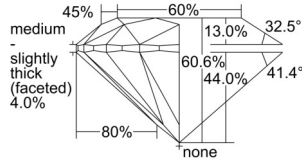

GIA®

FACSIMILE

GIA REPORT 1505267940

Verify this report at GIA.edu

GIA NATURAL DIAMOND DOSSIER®

September 18, 2024
GIA Report Number 1505267940
Shape and Cutting Style ..... Round Brilliant
Measurements ..... 5.12 - 5.15 x 3.11 mm

GRADING RESULTS

Carat Weight ..... 0.50 carat
Color Grade ..... G
Clarity Grade S11
Cut Grade ..... Excellent

ADDITIONAL GRADING INFORMATION

Polish ..... Excellent
Symmetry ..... Excellent
Fluorescence ..... None
Clarity Characteristics ..... Feather, Cloud, Crystal
Inspection(s): GIA 1505267940

PROPORTIONS

Profile to actual proportions

GRADING SCALES

GIA COLOR SCALE	GIA CLARITY SCALE	GIA CUT SCALE	
D	FLAWLESS	EXCELLENT	
E	INTERNALLY FLAWLESS		
F		VVS₁	VERY GOOD
G	VVS₂		
H	VS₁	GOOD	
I	VS₂		
J	S1₁	FAIR	
K	S1₂		
L	I₁	POOR	
M	I₂		
N	I₃		
O			
P			
Q			
R			
S			
T			
U			
V			
W			
X			
Y			
Z