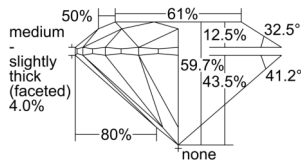

GIA®

FACSIMILE

GIA REPORT 1505268426

Verify this report at GIA.edu

GIA NATURAL DIAMOND DOSSIER®

August 23, 2024
GIA Report Number 1505268426
Shape and Cutting Style ..... Round Brilliant
Measurements ..... 5.31 - 5.33 x 3.18 mm

GRADING RESULTS

Carat Weight ..... 0.55 carat
Color Grade ..... J
Clarity Grade VS1
Cut Grade ..... Excellent

ADDITIONAL GRADING INFORMATION

Polish ..... Excellent
Symmetry ..... Excellent
Fluorescence ..... None
Clarity Characteristics ..... Crystal, Pinpoint
Inscription(s): GIA 1505268426

PROPORTIONS

Profile to actual proportions

GRADING SCALES

GIA COLOR SCALE	GIA CLARITY SCALE	GIA CUT SCALE	
D	FLAWLESS	EXCELLENT	
E	INTERNALLY FLAWLESS		
F		VVS₁	VERY GOOD
G	VVS₂		
H	VS₁	GOOD	
I	VS₂		
J	SI₁	FAIR	
K	SI₂		
L	I₁	POOR	
M	I₂		
N	I₃		
O