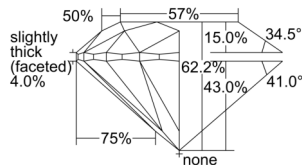

GIA®

FACSIMILE

GIA REPORT 1505273920

Verify this report at GIA.edu

GIA NATURAL DIAMOND DOSSIER®

August 28, 2024
GIA Report Number 1505273920
Shape and Cutting Style ..... Round Brilliant
Measurements ..... 5.05 - 5.08 x 3.15 mm

GRADING RESULTS

Carat Weight ..... 0.50 carat
Color Grade ..... E
Clarity Grade VS1
Cut Grade ..... Excellent

ADDITIONAL GRADING INFORMATION

Polish ..... Excellent
Symmetry ..... Excellent
Fluorescence ..... None
Clarity Characteristics..... Indented Natural, Needle
Inscription(s): GIA 1505273920

PROPORTIONS

Profile to actual proportions

GRADING SCALES

GIA COLOR SCALE	GIA CLARITY SCALE	GIA CUT SCALE	
D	FLAWLESS	EXCELLENT	
E	INTERNALLY FLAWLESS		
F		VVS₁	VERY GOOD
G	VVS₂		
H	VS₁	GOOD	
I	VS₂		
J	SI₁	FAIR	
K	SI₂		
L	I₁	POOR	
M	I₂		
N	I₃		
O			
P			
Q			
R			
S			
T			
U			
V			
W			
X			
Y			
Z