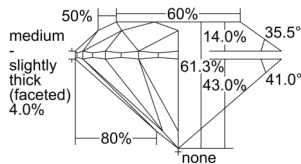

GIA®

FACSIMILE

GIA REPORT

1505274394

Verify this report at GIA.edu

GIA NATURAL DIAMOND DOSSIER®

August 28, 2024
GIA Report Number 1505274394
Shape and Cutting Style ..... Round Brilliant
Measurements ..... 5.45 - 5.48 x 3.35 mm

GRADING RESULTS

Carat Weight ..... 0.62 carat
Color Grade ..... G
Clarity Grade S11
Cut Grade ..... Excellent

ADDITIONAL GRADING INFORMATION

Polish ..... Excellent
Symmetry ..... Excellent
Fluorescence ..... Strong Blue
Clarity Characteristics ..... Crystal
Inscription(s): GIA 1505274394

PROPORTIONS

Profile to actual proportions

GRADING SCALES

GIA COLOR SCALE

COLOURESS	D
	E
	F
	G
	H
	I
	J
NEAR COLOURESS	K
	L
FADING	M
	N
	O
	P
	Q
VERY LIGHT	R
	S
	T
	U
	V
	W
	X
	Y
LIGHT	Z

GIA CLARITY SCALE

FLAWLESS	VERY VERY SLIGHTLY INCLUDED	VVS₁	VVS₂	VS₁	VS₂	SI₁	SI₂	I₁	I₂	I₃	
											FLAWLESS
INTERNALLY FLAWLESS	VERY SLIGHTLY INCLUDED										

GIA CUT SCALE

EXCELLENT
VERY GOOD
GOOD
FAIR
POOR