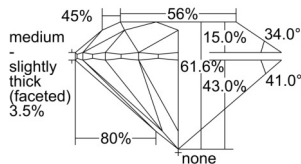

GIA®

FACSIMILE

GIA REPORT 1505274867

Verify this report at GIA.edu

GIA NATURAL DIAMOND DOSSIER®

August 26, 2024
GIA Report Number 1505274867
Shape and Cutting Style ..... Round Brilliant
Measurements ..... 5.50 - 5.52 x 3.40 mm

GRADING RESULTS

Carat Weight ..... 0.63 carat
Color Grade ..... G
Clarity Grade VS1
Cut Grade ..... Excellent

ADDITIONAL GRADING INFORMATION

Polish ..... Excellent
Symmetry ..... Excellent
Fluorescence ..... None
Clarity Characteristics ..... Cloud, Needle, Crystal
Inscription(s): GIA 1505274867

PROPORTIONS

Profile to actual proportions

GRADING SCALES

GIA COLOR SCALE	GIA CLARITY SCALE	GIA CUT SCALE	
D	FLAWLESS	EXCELLENT	
E	INTERNALLY FLAWLESS		
F		VVS₁	VERY GOOD
G	VVS₂		
H	VS₁	GOOD	
I	VS₂		
J	SI₁	FAIR	
K	SI₂		
L	I₁	POOR	
M	I₂		
N	I₃		
O			
P			
Q			
R			
S			
T			
U			
V			
W			
X			
Y			
Z