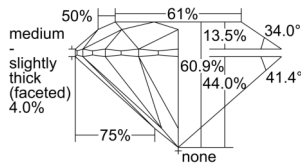

GIA®

FACSIMILE

GIA REPORT 1505275666

Verify this report at GIA.edu

GIA NATURAL DIAMOND DOSSIER®

August 27, 2024
GIA Report Number 1505275666
Shape and Cutting Style ..... Round Brilliant
Measurements ..... 4.30 - 4.33 x 2.63 mm

GRADING RESULTS

Carat Weight ..... 0.30 carat
Color Grade L
Clarity Grade VVS1
Cut Grade ..... Excellent

ADDITIONAL GRADING INFORMATION

Polish ..... Excellent
Symmetry ..... Excellent
Fluorescence ..... Faint
Clarity Characteristics ..... Pinpoint, Feather
Inscription(s): GIA 1505275666

PROPORTIONS

Profile to actual proportions

GRADING SCALES

GIA COLOR SCALE	GIA CLARITY SCALE	GIA CUT SCALE	
D	FLAWLESS	EXCELLENT	
E	INTERNALLY FLAWLESS		
F		VVS₁	VERY GOOD
G	VVS₂		
H	VS₁	GOOD	
I	VS₂		
J	SI₁	FAIR	
K	SI₂		
L	I₁	POOR	
M	I₂		
N	I₃		
O			
P			
Q			
R			
S			
T			
U			
V			
W			
X			
Y			
Z