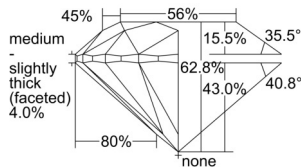

GIA®

FACSIMILE

GIA REPORT 1505276922

Verify this report at GIA.edu

GIA NATURAL DIAMOND DOSSIER®

September 18, 2024
GIA Report Number 1505276922
Shape and Cutting Style ..... Round Brilliant
Measurements ..... 4.72 - 4.75 x 2.98 mm

GRADING RESULTS

Carat Weight ..... 0.41 carat
Color Grade ..... G
Clarity Grade VS1
Cut Grade ..... Excellent

ADDITIONAL GRADING INFORMATION

Polish ..... Excellent
Symmetry ..... Excellent
Fluorescence ..... Faint
Clarity Characteristics ..... Crystal, Pinpoint
Inscription(s): GIA 1505276922

PROPORTIONS

Profile to actual proportions

GRADING SCALES

GIA COLOR SCALE	GIA CLARITY SCALE	GIA CUT SCALE
Colorless	Flawless	Excellent
Near Colorless	Internally Flawless	
Faint	VVS₁	Very Good
Very Light	VVS₂	
Light	VS₁	Good
	VS₂	
	S₁	Fair
	S₂	
	I₁	Poor
	I₂	
	I₃