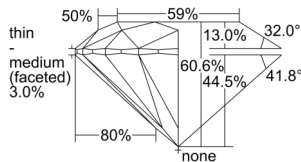

GIA®

FACSIMILE

GIA REPORT 1505277692

Verify this report at GIA.edu

GIA NATURAL DIAMOND DOSSIER®

August 26, 2024
GIA Report Number 1505277692
Shape and Cutting Style ..... Round Brilliant
Measurements ..... 4.35 - 4.38 x 2.65 mm

GRADING RESULTS

Carat Weight ..... 0.30 carat
Color Grade ..... F
Clarity Grade S11
Cut Grade ..... Excellent

ADDITIONAL GRADING INFORMATION

Polish ..... Excellent
Symmetry ..... Excellent
Fluorescence ..... None
Clarity Characteristics ..... Feather, Crystal
Inscription(s): GIA 1505277692

PROPORTIONS

Profile to actual proportions