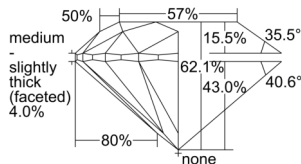

GIA®

FACSIMILE

GIA REPORT 1505284822

Verify this report at GIA.edu

GIA NATURAL DIAMOND DOSSIER®

August 28, 2024
GIA Report Number 1505284822
Shape and Cutting Style ..... Round Brilliant
Measurements ..... 5.11 - 5.14 x 3.19 mm

GRADING RESULTS

Carat Weight ..... 0.52 carat
Color Grade ..... J
Clarity Grade VS1
Cut Grade ..... Excellent

ADDITIONAL GRADING INFORMATION

Polish ..... Excellent
Symmetry ..... Excellent
Fluorescence ..... None
Clarity Characteristics ..... Crystal
Inscription(s): GIA 1505284822

PROPORTIONS

Profile to actual proportions

GRADING SCALES

GIA COLOR SCALE	GIA CLARITY SCALE	GIA CUT SCALE	
D	FLAWLESS	EXCELLENT	
E	INTERNALLY FLAWLESS		
F		VVS₁	VERY GOOD
G	VVS₂		
H	VS₁	GOOD	
I	VS₂		
J	SI₁	FAIR	
K	SI₂		
L	I₁	POOR	
M	I₂		
N	I₃		
O			
P			
Q			
R			
S			
T			
U			
V			
W			
X			
Y			
Z