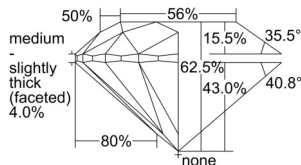

GIA®

FACSIMILE

GIA REPORT 1505287379

Verify this report at GIA.edu

GIA NATURAL DIAMOND DOSSIER®

August 27, 2024
GIA Report Number 1505287379
Shape and Cutting Style ..... Round Brilliant
Measurements ..... 4.24 - 4.28 x 2.66 mm

GRADING RESULTS

Carat Weight ..... 0.30 carat
Color Grade ..... F
Clarity Grade VS2
Cut Grade ..... Excellent

ADDITIONAL GRADING INFORMATION

Polish ..... Excellent
Symmetry ..... Excellent
Fluorescence ..... None
Clarity Characteristics..... Cloud, Crystal, Feather
Inscription(s): GIA 1505287379

PROPORTIONS

Profile to actual proportions

GRADING SCALES

GIA COLOR SCALE	GIA CLARITY SCALE	GIA CUT SCALE	
D	FLAWLESS	EXCELLENT	
E	INTERNALLY FLAWLESS		
F		VVS₁	VERY GOOD
G	VVS₂		
H	VS₁	GOOD	
I	VS₂		
J	SI₁	FAIR	
K	SI₂		
L	I₁	POOR	
M	I₂		
N	I₃		
O