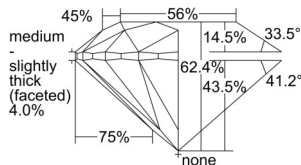

GIA®

FACSIMILE

GIA REPORT 1505293641

Verify this report at GIA.edu

GIA NATURAL DIAMOND DOSSIER®

August 28, 2024
GIA Report Number 1505293641
Shape and Cutting Style ..... Round Brilliant
Measurements ..... 5.66 - 5.68 x 3.54 mm

GRADING RESULTS

Carat Weight ..... 0.70 carat
Color Grade ..... K
Clarity Grade VS1
Cut Grade ..... Excellent

ADDITIONAL GRADING INFORMATION

Polish ..... Excellent
Symmetry ..... Very Good
Fluorescence ..... None
Clarity Characteristics..... Crystal, Cloud, Needle
Inspection(s): GIA 1505293641

PROPORTIONS

Profile to actual proportions