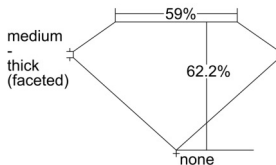

GIA®

FACSIMILE

GIA REPORT 1505294786

Verify this report at GIA.edu

GIA NATURAL DIAMOND DOSSIER®

August 29, 2024
GIA Report Number 1505294786
Shape and Cutting Style ..... Oval Brilliant
Measurements ..... 5.87 x 4.19 x 2.61 mm

GRADING RESULTS

Carat Weight ..... 0.40 carat
Color Grade ..... D
Clarity Grade VVS1

ADDITIONAL GRADING INFORMATION

Polish ..... Excellent
Symmetry ..... Very Good
Fluorescence ..... Medium Blue
Clarity Characteristics ..... Pinpoint, Feather
Inscription(s): GIA 1505294786

PROPORTIONS

Profile not to actual proportions

GRADING SCALES

GIA COLOR SCALE		GIA CLARITY SCALE	
COLORLESS	D	VERY VERY SLIGHTLY INCLUDED	FLAWLESS
	E		INTERNALLY FLAWLESS
	F		VVS₁
	G		VVS₂
	H		VS₁
	I		VS₂
	J		SI₁
	K		SI₂
	L		I₁
	M		I₂
NEAR COLORLESS	N	SLIGHTLY INCLUDED	I₃
	O		
	P		
	Q		
FAINT	R		
	S		
	T		
	U		
VERT LIGHT	V		
	W		
	X		
	Y		
LIGHT	Z