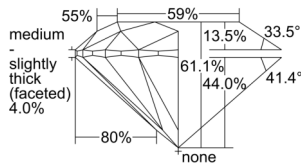

GIA®

FACSIMILE

GIA REPORT

1505300686

Verify this report at GIA.edu

GIA NATURAL DIAMOND DOSSIER®

August 28, 2024
GIA Report Number 1505300686
Shape and Cutting Style ..... Round Brilliant
Measurements ..... 4.35 - 4.38 x 2.67 mm

GRADING RESULTS

Carat Weight ..... 0.31 carat
Color Grade ..... E
Clarity Grade S11
Cut Grade ..... Excellent

ADDITIONAL GRADING INFORMATION

Polish ..... Excellent
Symmetry ..... Excellent
Fluorescence ..... None
Clarity Characteristics ..... Feather, Cloud, Crystal
Inscription(s): GIA 1505300686

PROPORTIONS

Profile to actual proportions

GRADING SCALES

GIA COLOR SCALE	GIA CLARITY SCALE	GIA CUT SCALE
D	FLAWLESS	EXCELLENT
E	FLAWLESS	
F	INTERNALLY FLAWLESS	VERY GOOD
G	FLAWLESS	
H	VVS₁	GOOD
I	VVS₂	
J	VS₁	FAIR
K	VS₂	
L	S1₁	POOR
M	S1₂	
N	I₁	
O	I₂	
P	I₃	
Q		
R		
S		
T		
U		
V		
W		
X		
Y		
Z