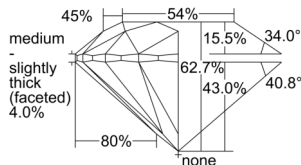

GIA®

FACSIMILE

GIA REPORT 1505303846

Verify this report at GIA.edu

GIA NATURAL DIAMOND DOSSIER®

August 30, 2024
GIA Report Number 1505303846
Shape and Cutting Style ..... Round Brilliant
Measurements ..... 4.26 - 4.29 x 2.68 mm

GRADING RESULTS

Carat Weight ..... 0.30 carat
Color Grade ..... D
Clarity Grade VS2
Cut Grade ..... Excellent

ADDITIONAL GRADING INFORMATION

Polish ..... Excellent
Symmetry ..... Excellent
Fluorescence ..... Faint
Clarity Characteristics ..... Crystal
Inscription(s): GIA 1505303846

PROPORTIONS

Profile to actual proportions

GRADING SCALES

GIA COLOR SCALE	GIA CLARITY SCALE	GIA CUT SCALE	
D	FLAWLESS	EXCELLENT	
E	INTERNALLY FLAWLESS		
F		VVS₁	VERY GOOD
G	VVS₂		
H	VS₁	GOOD	
I	VS₂		
J	SI₁	FAIR	
K	SI₂		
L	I₁	POOR	
M	I₂		
N	I₃		
O			
P			
Q			
R			
S			
T			
U			
V			
W			
X			
Y			
Z