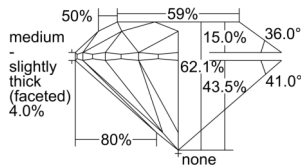

GIA®

FACSIMILE

GIA REPORT 1505307051

Verify this report at GIA.edu

GIA NATURAL DIAMOND DOSSIER®

August 28, 2024
GIA Report Number 1505307051
Shape and Cutting Style ..... Round Brilliant
Measurements ..... 4.34 - 4.38 x 2.71 mm

GRADING RESULTS

Carat Weight ..... 0.32 carat
Color Grade ..... E
Clarity Grade VS2
Cut Grade ..... Excellent

ADDITIONAL GRADING INFORMATION

Polish ..... Excellent
Symmetry ..... Excellent
Fluorescence ..... None
Clarity Characteristics ..... Cloud, Crystal
Inscription(s): GIA 1505307051

PROPORTIONS

Profile to actual proportions

GRADING SCALES

GIA COLOR SCALE	GIA CLARITY SCALE	GIA CUT SCALE	
D	FLAWLESS	EXCELLENT	
E	INTERNALLY FLAWLESS		
F		VVS₁	VERY GOOD
G	VVS₂		
H	VS₁	GOOD	
I	VS₂		
J	SI₁	FAIR	
K	SI₂		
L	I₁	POOR	
M	I₂		
N	I₃		
O			
P			
Q			
R			
S			
T			
U			
V			
W			
X			
Y			
Z