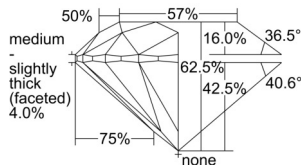

GIA®

FACSIMILE

GIA REPORT 1505313763

Verify this report at GIA.edu

GIA NATURAL DIAMOND DOSSIER®

August 30, 2024
GIA Report Number 1505313763
Shape and Cutting Style ..... Round Brilliant
Measurements ..... 4.26 - 4.28 x 2.67 mm

GRADING RESULTS

Carat Weight ..... 0.30 carat
Color Grade ..... E
Clarity Grade S11
Cut Grade ..... Very Good

ADDITIONAL GRADING INFORMATION

Polish ..... Excellent
Symmetry ..... Very Good
Fluorescence ..... None
Clarity Characteristics..... Cloud, Crystal, Feather
Inscription(s): GIA 1505313763

PROPORTIONS

Profile to actual proportions

GRADING SCALES

GIA COLOR SCALE	GIA CLARITY SCALE	GIA CUT SCALE	
D	FLAWLESS	EXCELLENT	
E	INTERNALLY FLAWLESS		
F		VVS₁	VERY GOOD
G	VVS₂		
H	VS₁	GOOD	
I	VS₂		
J	S1₁	FAIR	
K	S1₂		
L	I₁	POOR	
M	I₂		
N	I₃		
O			
P			
Q			
R			
S			
T			
U			
V			
W			
X			
Y			
Z