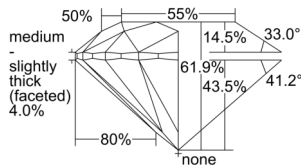

GIA®

FACSIMILE

GIA REPORT 1505314273

Verify this report at GIA.edu

GIA NATURAL DIAMOND DOSSIER®

August 30, 2024
GIA Report Number 1505314273
Shape and Cutting Style ..... Round Brilliant
Measurements ..... 5.13 - 5.16 x 3.18 mm

GRADING RESULTS

Carat Weight ..... 0.51 carat
Color Grade ..... F
Clarity Grade S11
Cut Grade ..... Excellent

ADDITIONAL GRADING INFORMATION

Polish ..... Excellent
Symmetry ..... Excellent
Fluorescence ..... None
Clarity Characteristics..... Cloud, Feather, Crystal
Inspection(s): GIA 1505314273

PROPORTIONS

Profile to actual proportions

GRADING SCALES

GIA COLOR SCALE	GIA CLARITY SCALE	GIA CUT SCALE	
D	FLAWLESS	EXCELLENT	
E	INTERNALLY FLAWLESS		
F		VVS₁	VERY GOOD
G	VVS₂		
H	VS₁	GOOD	
I	VS₂		
J	S1₁	FAIR	
K	S1₂		
L	I₁	POOR	
M	I₂		
N	I₃		
O			
P			
Q			
R			
S			
T			
U			
V			
W			
X			
Y			
Z