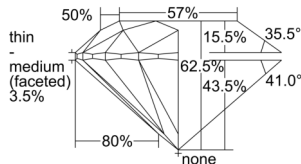

GIA®

FACSIMILE

GIA REPORT 1505315151

Verify this report at GIA.edu

GIA NATURAL DIAMOND DOSSIER®

September 02, 2024
GIA Report Number 1505315151
Shape and Cutting Style ..... Round Brilliant
Measurements ..... 4.94 - 4.98 x 3.10 mm

GRADING RESULTS

Carat Weight ..... 0.46 carat
Color Grade ..... D
Clarity Grade VS2
Cut Grade ..... Excellent

ADDITIONAL GRADING INFORMATION

Polish ..... Excellent
Symmetry ..... Excellent
Fluorescence ..... None
Clarity Characteristics ..... Crystal, Cloud
Inscription(s): GIA 1505315151

PROPORTIONS

Profile to actual proportions

GRADING SCALES

GIA COLOR SCALE	GIA CLARITY SCALE	GIA CUT SCALE
COLORESS	FLAWLESS	EXCELLENT
D	INTERNALLY FLAWLESS	
E	VVS₁	VERY GOOD
F		
G	VS₁	GOOD
H		
I	SI₁	FAIR
J		
K	I₁	POOR
L		
M	I₂	
N		
O	I₃	
P		
Q		
R		
S		
T		
U		
V		
W		
X		
Y		
Z