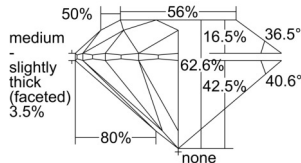

GIA®

FACSIMILE

GIA REPORT 1505315574

Verify this report at GIA.edu

GIA NATURAL DIAMOND DOSSIER®

August 30, 2024
GIA Report Number 1505315574
Shape and Cutting Style ..... Round Brilliant
Measurements ..... 4.71 - 4.75 x 2.96 mm

GRADING RESULTS

Carat Weight ..... 0.41 carat
Color Grade ..... J
Clarity Grade S11
Cut Grade ..... Excellent

ADDITIONAL GRADING INFORMATION

Polish ..... Excellent
Symmetry ..... Excellent
Fluorescence ..... Faint
Clarity Characteristics ..... Crystal
Inscription(s): GIA 1505315574

PROPORTIONS

Profile to actual proportions