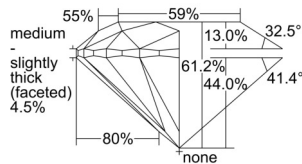

GIA®

FACSIMILE

GIA REPORT

1505320653

Verify this report at GIA.edu

GIA NATURAL DIAMOND DOSSIER®

August 30, 2024
GIA Report Number 1505320653
Shape and Cutting Style ..... Round Brilliant
Measurements ..... 5.12 - 5.16 x 3.15 mm

GRADING RESULTS

Carat Weight ..... 0.51 carat
Color Grade ..... G
Clarity Grade VS1
Cut Grade ..... Excellent

ADDITIONAL GRADING INFORMATION

Polish ..... Excellent
Symmetry ..... Excellent
Fluorescence ..... None
Clarity Characteristics.... Knot, Pinpoint, Needle, Indented Natural
Inscription(s): GIA 1505320653

PROPORTIONS

Profile to actual proportions

GRADING SCALES

GIA COLOR SCALE

COLORLESS	D
	E
	F
	G
	H
	I
	J
NEAR COLORLESS	K
	L
Faint	M
	N
	O
	P
	Q
	R
	S
	T
	U
	V
	W
	X
	Y
LIGHT	Z

GIA CLARITY SCALE

FLAWLESS	VERY VERY SLIGHTLY INCLUDED	VS₁	VS₂	VS₁	SI₁	SI₂	I₁	I₂	I₃	
										FLAWLESS
INTERNALLY FLAWLESS	VERY SLIGHTLY INCLUDED									

GIA CUT SCALE

EXCELLENT
VERY GOOD
GOOD
FAIR
POOR