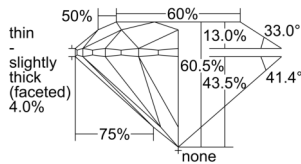

GIA®

FACSIMILE

GIA REPORT 1505322604

Verify this report at GIA.edu

GIA NATURAL DIAMOND DOSSIER®

September 02, 2024
GIA Report Number 1505322604
Shape and Cutting Style ..... Round Brilliant
Measurements ..... 4.30 - 4.32 x 2.61 mm

GRADING RESULTS

Carat Weight ..... 0.30 carat
Color Grade ..... F
Clarity Grade VS2
Cut Grade ..... Excellent

ADDITIONAL GRADING INFORMATION

Polish ..... Excellent
Symmetry ..... Excellent
Fluorescence ..... None
Clarity Characteristics ..... Knot, Indented Natural
Inscription(s): GIA 1505322604

PROPORTIONS

Profile to actual proportions

GRADING SCALES

GIA COLOR SCALE	GIA CLARITY SCALE	GIA CUT SCALE	
D	FLAWLESS	EXCELLENT	
E	INTERNALLY FLAWLESS		
F		VVS₁	VERY GOOD
G	VVS₂		
H	VS₁	GOOD	
I	VS₂		
J	SI₁	FAIR	
K	SI₂		
L	I₁	POOR	
M	I₂		
N	I₃		
O			
P			
Q			
R			
S			
T			
U			
V			
W			
X			
Y			
Z